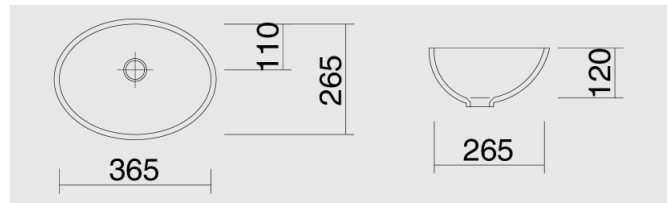

FONTANA FO Series - oval shapes

- Fontana bathroom sinks in typical oval shapes
- Covering all useful sizes from the guests' bathroom or yacht solution (FO-27) to the generous wash-stand solution (FO-57)
- Available in all CORIAN® colors
- Deliverable with or without overflow drain
- Suited for all commercially available drain sets
- Milling template or DFX data available
- Facing shells in case of visible exterior sides of the sink available

FONTANA FO-27 263 x 187 x 75 mm

FONTANA FO-37 365 x 265 x 120 mm

FONTANA FO-42 415 x 302 x 125 mm

FONTANA FO-47 466 x 345 x 130 mm

FONTANA FO-48 480 x 336 x 130 mm

FONTANA FO-52 524 x 376 x 1320 mm

FONTANA FO-53

528 x 391 x 150 mm

FONTANA FO-57

574 x 387 x 130 mm