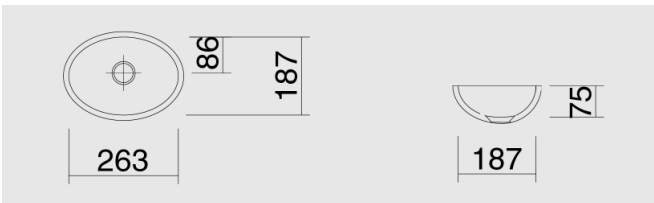

FONTANA FO Series - oval shapes

- Fontana bathroom sinks in typical oval shapes
- Covering all useful sizes from the guests' bathroom or yacht solution (FO-27) to the generous wash-stand solution (FO-57)
- Available in all CORIAN® colors
- Deliverable with or without overflow drain
- Suited for all commercially available drain sets
- Milling template or DFX data available
- Facing shells in case of visible exterior sides of the sink available

FONTANA FO-27 263 x 187 x 75 mm

FONTANA FO-37 365 x 265 x 120 mm

FONTANA FO-42 415 x 302 x 125 mm

FONTANA FO-47 466 x 345 x 130 mm

FONTANA FO-48 480 x 336 x 130 mm

FONTANA FO-52 524 x 376 x 1320 mm

FONTANA FO-53

528 x 391 x 150 mm

FONTANA FO-57

574 x 387 x 130 mm