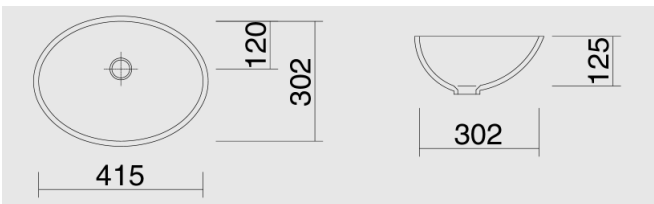

FONTANA FO Series - oval shapes

- Fontana bathroom sinks in typical oval shapes
- Covering all useful sizes from the guests' bathroom or yacht solution (FO-27) to the generous wash-stand solution (FO-57)
- Available in all CORIAN® colors
- Deliverable with or without overflow drain
- Suited for all commercially available drain sets
- Milling template or DFX data available
- Facing shells in case of visible exterior sides of the sink available

FONTANA FO-27 263 x 187 x 75 mm

FONTANA FO-37 365 x 265 x 120 mm

FONTANA FO-42 415 x 302 x 125 mm

FONTANA FO-47 466 x 345 x 130 mm

FONTANA FO-48 480 x 336 x 130 mm

FONTANA FO-52 524 x 376 x 1320 mm

FONTANA FO-53

528 x 391 x 150 mm

FONTANA FO-57

574 x 387 x 130 mm